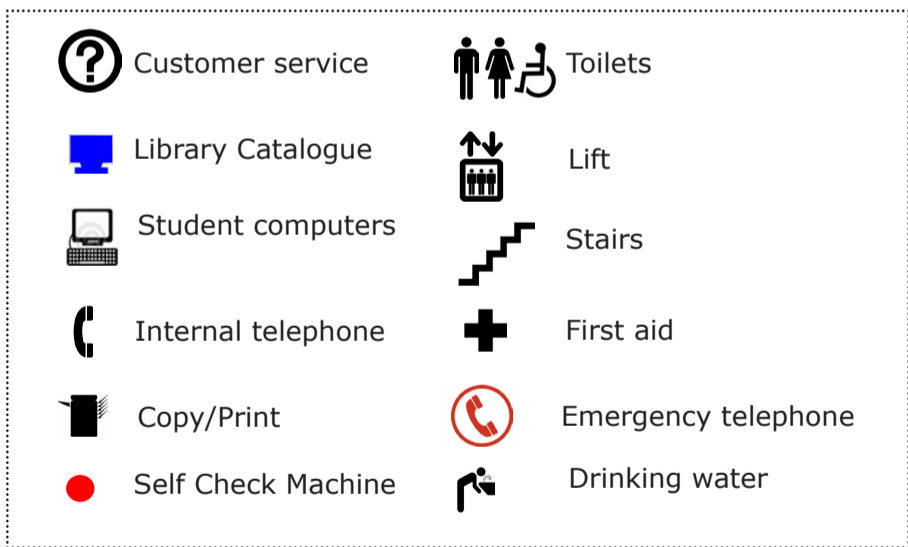

Morris Miller Library

2

ENTRY LEVEL

3

river

4

Silent Study

river

- | | |
|--------------------|---------------------|
| Customer service | Toilets |
| Library Catalogue | Lift |
| Student computers | Stairs |
| Internal telephone | First aid |
| Copy/Print | Emergency telephone |
| Self Check Machine | Drinking water |