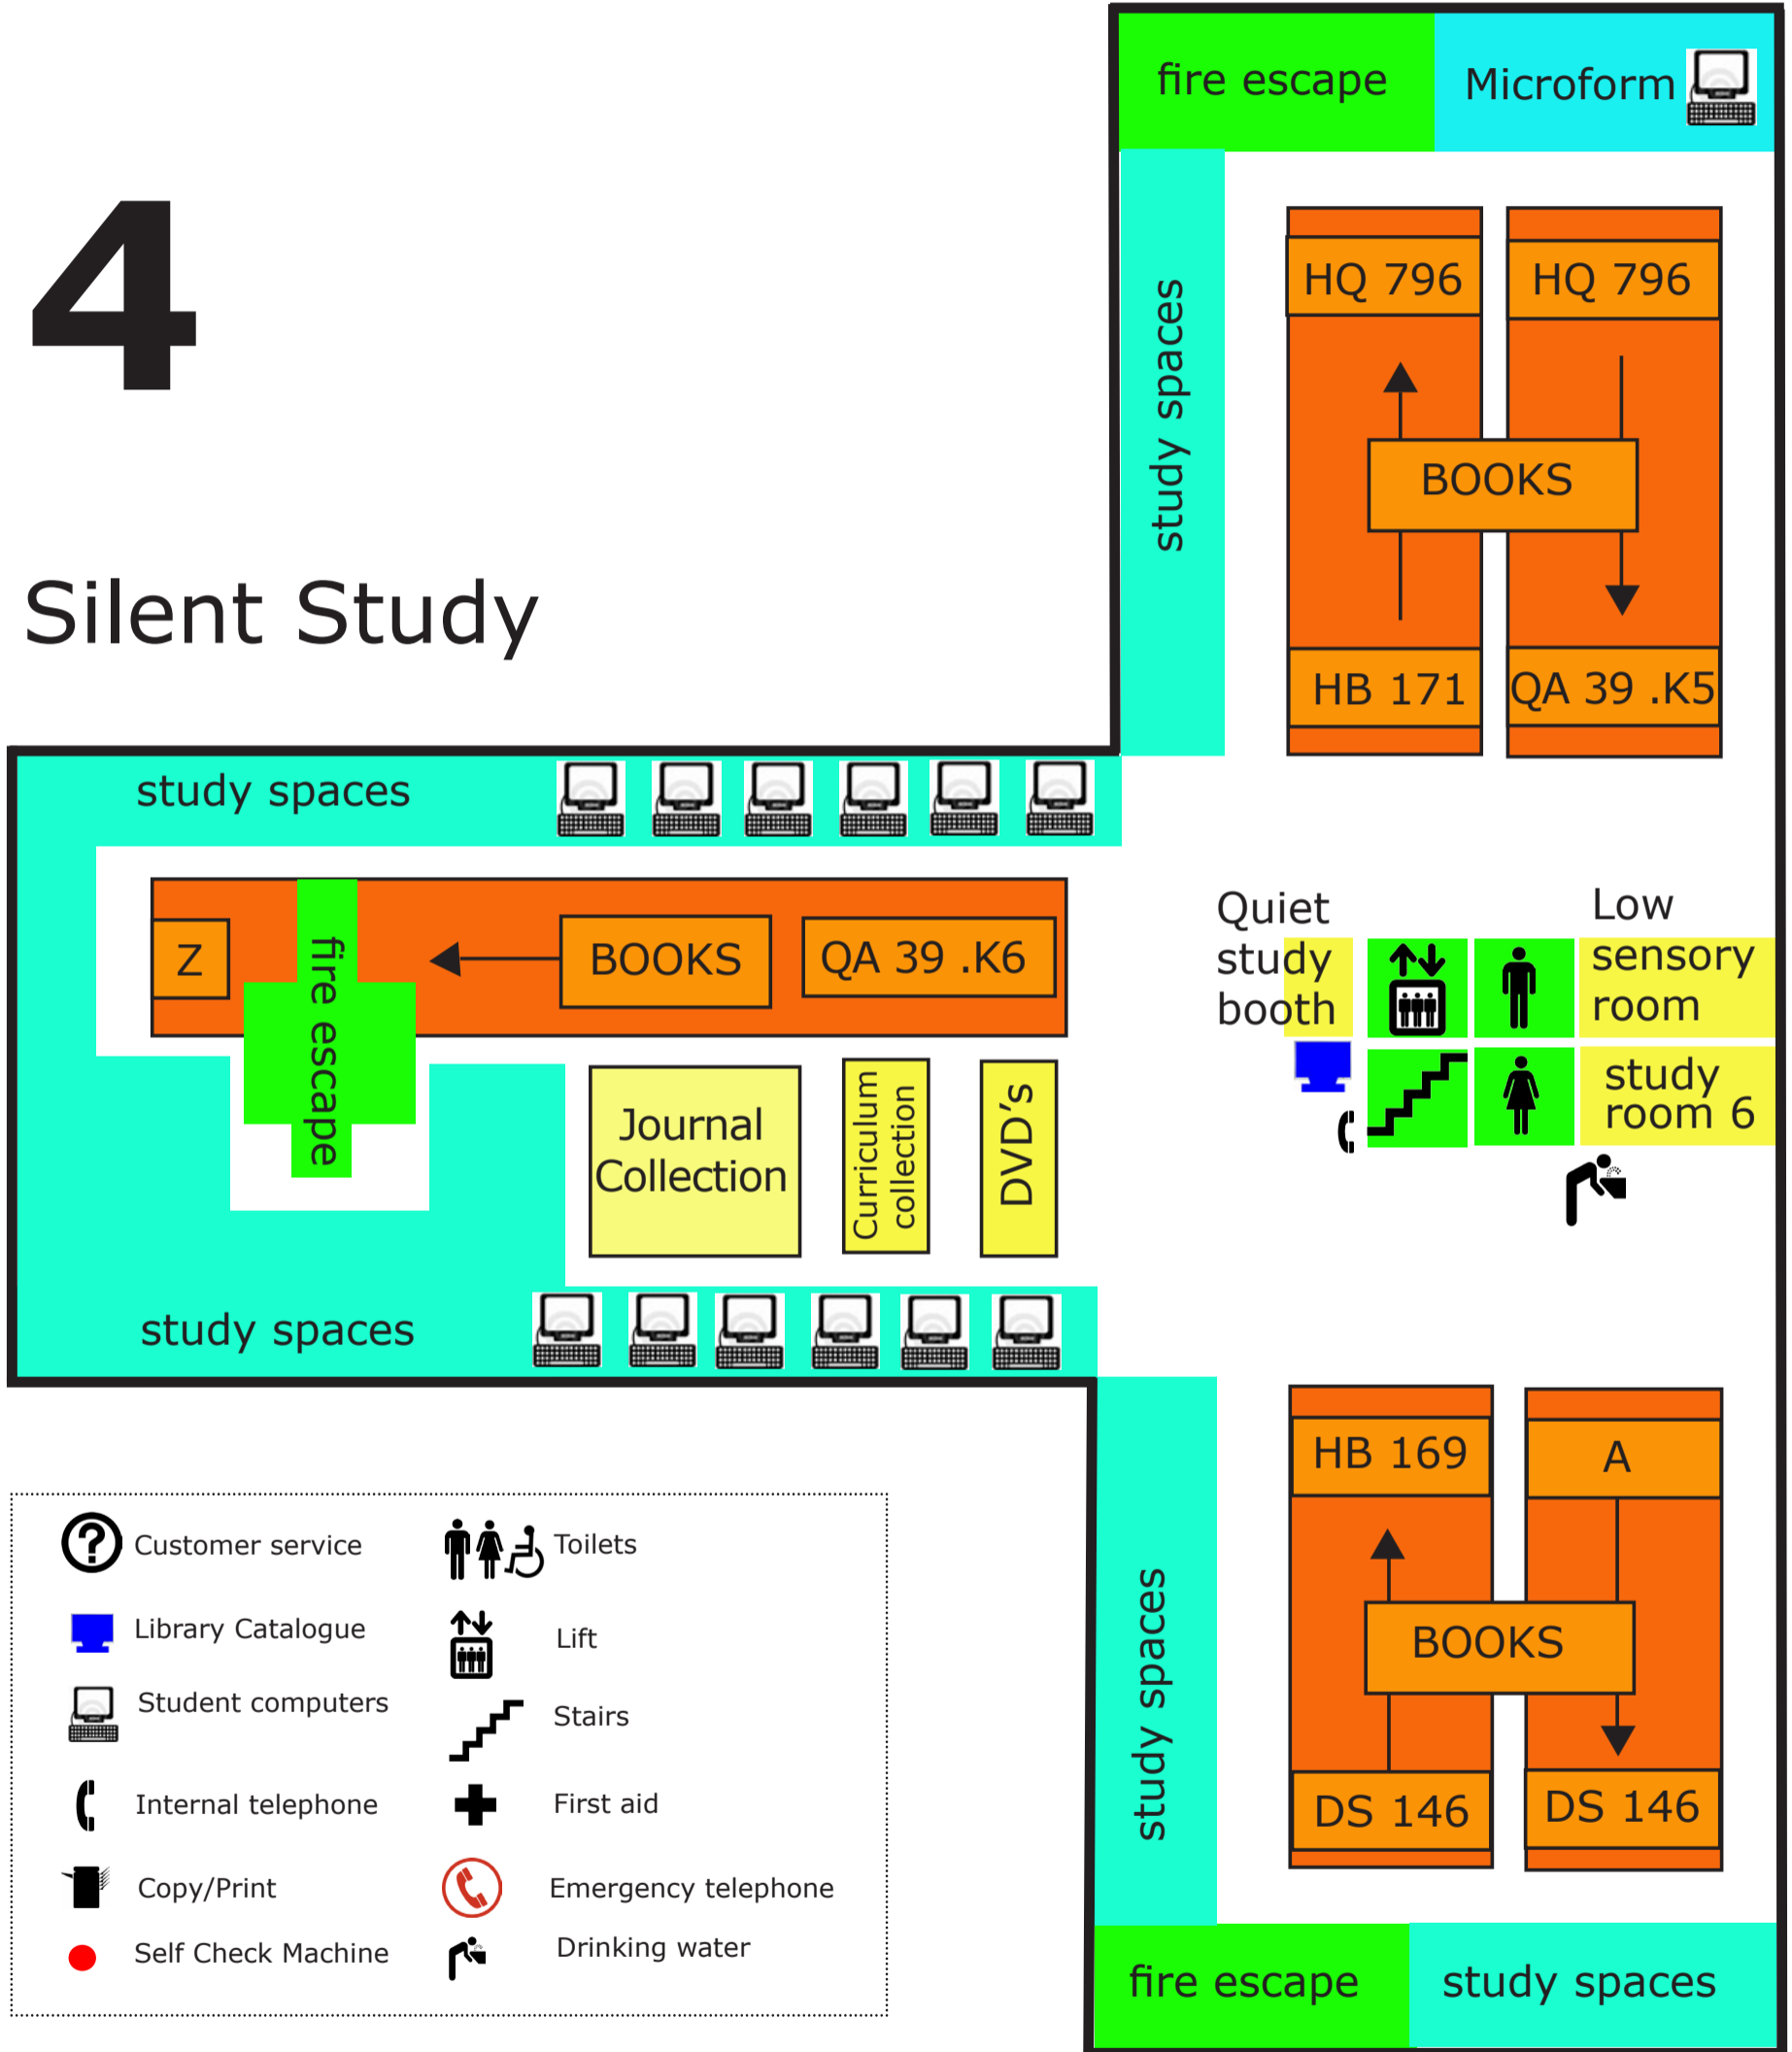

Morris Miller Library

2

ENTRY LEVEL

3

river

4

Silent Study

river

- | | |
|--------------------|---------------------|
| Customer service | Toilets |
| Library Catalogue | Lift |
| Student computers | Stairs |
| Internal telephone | First aid |
| Copy/Print | Emergency telephone |
| Self Check Machine | Drinking water |

5

Silent Study