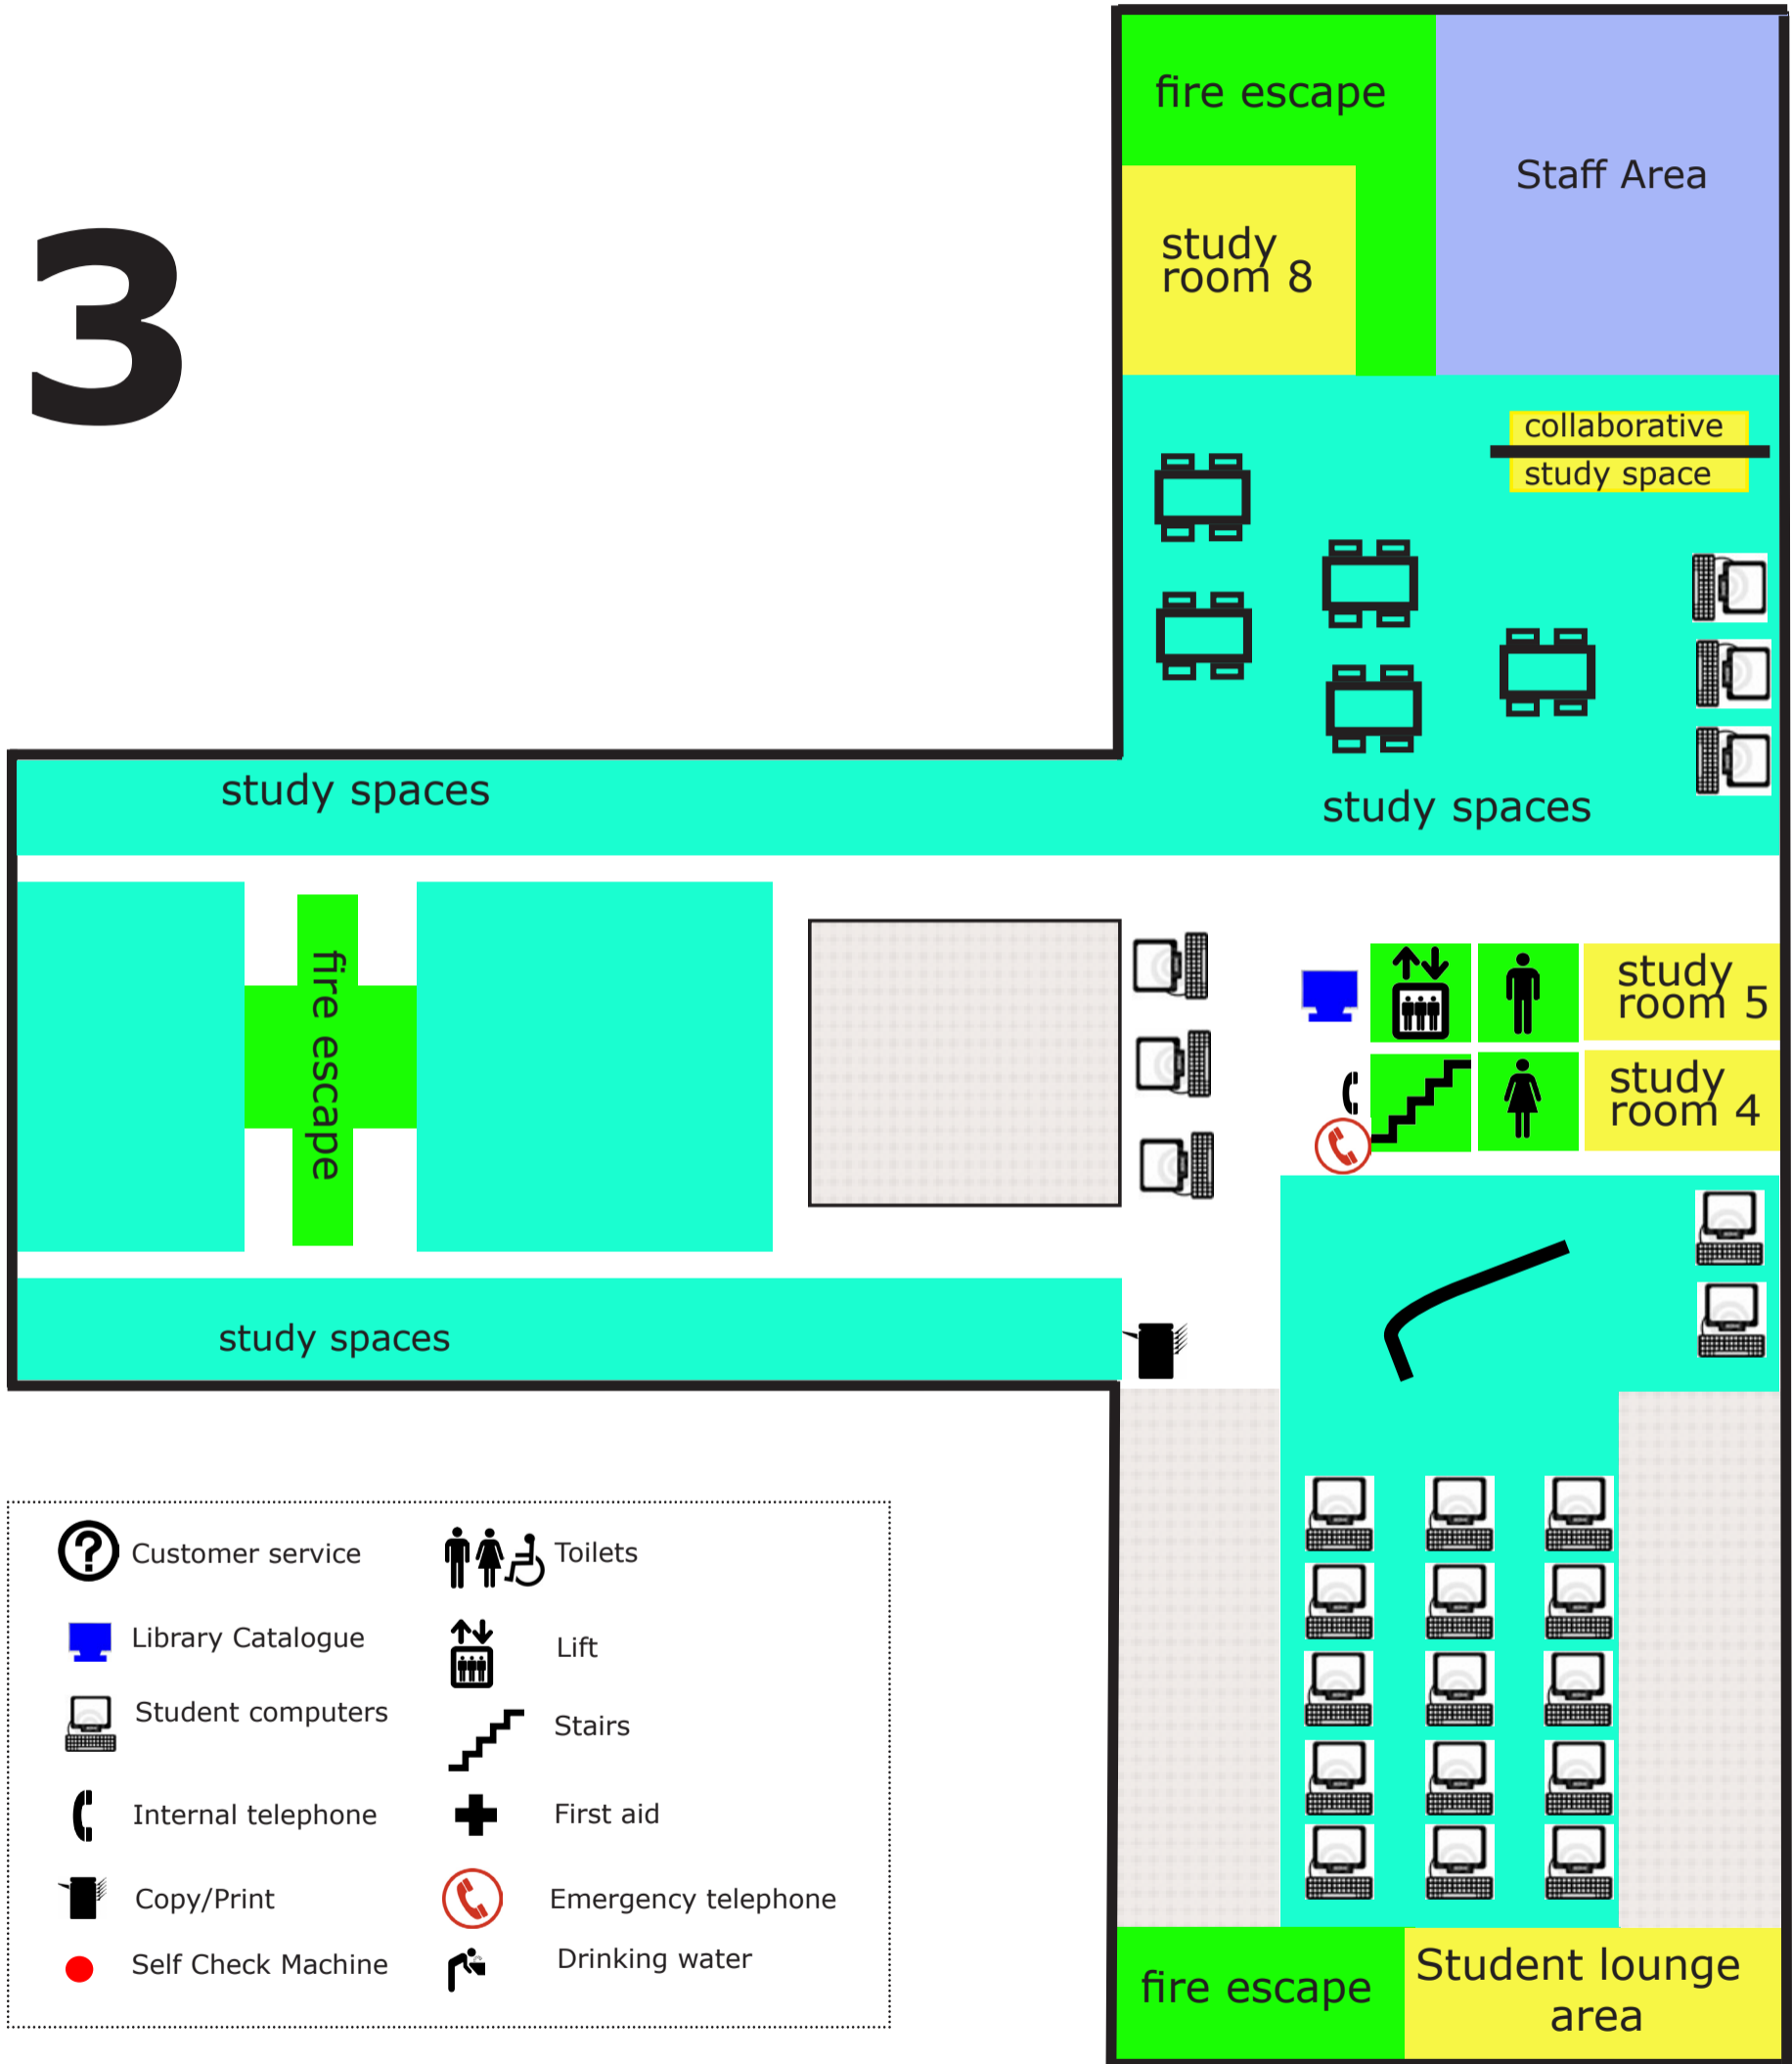

Morris Miller Library

2

ENTRY LEVEL

3

river

4

Silent Study

river

- | | |
|--------------------|---------------------|
| Customer service | Toilets |
| Library Catalogue | Lift |
| Student computers | Stairs |
| Internal telephone | First aid |
| Copy/Print | Emergency telephone |
| Self Check Machine | Drinking water |

5

Silent Study